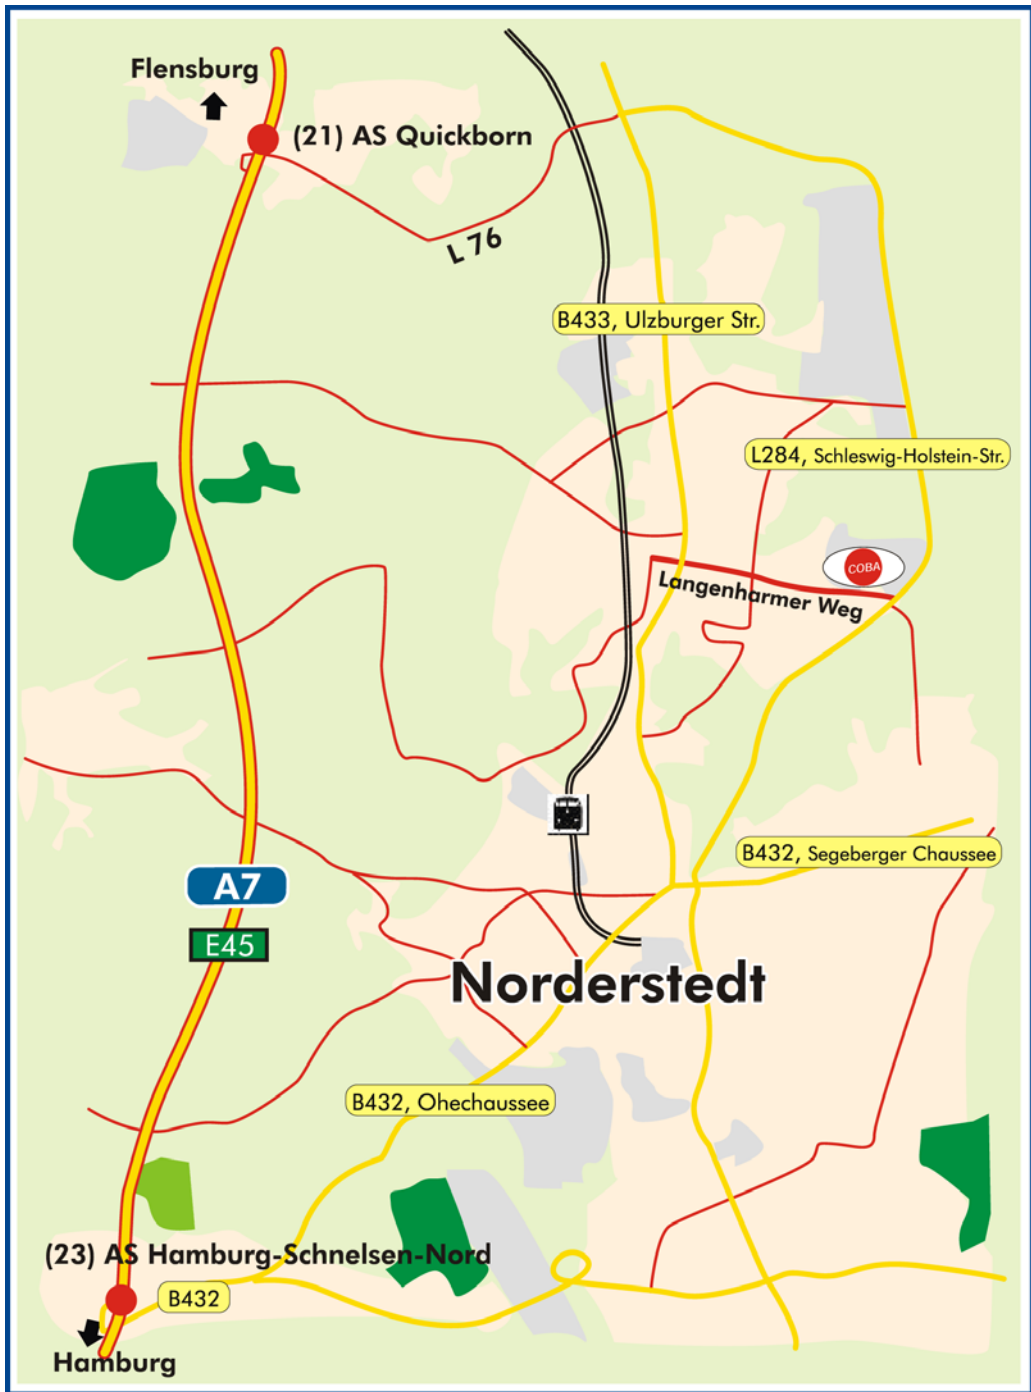

## Travel from the Airport

- When you leave the airport, follow the Centrum (Central) signs.
- At Langenhorner Chaussee (433) turn left into Langenhorner Chaussee and follow the signs towards Norderstedt (North). Travel for approximately 7 kms.
- At the crossing Langenhorner Chaussee / Segeberger Chaussee travel straight for approximately 3 km along Schleswig Holstein Straße (in the direction of Kaltenkirchen).
- At the second traffic light turn left into Langenharmer Weg. Approximately 150km along this street you will find COBA House on the right hand side.

## Travel from the Highway

- From the Highway A7 you will reach the turnoff called HH-Schnelsen Nord, turnoff and travel along Oldesloher Straße in the direction of Nordost (Norderstedt) until you reach a split. At the split turn left towards Norderstedt and travel along Ohechaussee (432).
- Travel along Ohechaussee (432) for approximately 4.5 km, at this point, the Ohechaussee becomes Segeberger Chaussee. Turn left into Schleswig Holstein Straße (in the direction of Kaltenkirchen).
- At the second traffic light turn left into Langenharmer Weg. Approximately 150km along this street you will find COBA House on the right hand side.